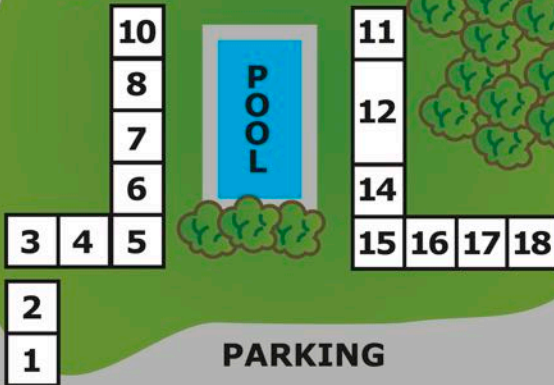

HIGHWAY 25

← 2.3 Miles

RAINBOW ROAD

PARKING

OFFICE

POT O' GOLD RESTAURANT

PARKING

KIDS SWINGS

29

34

26

27

28

RR

30

BATH HOUSE

TENT CAMP AREA

RV CAMPING AREA

42

41

40

39

38

37

36

HARBOR HOUSE ON THE RIVER

50

MARINA

FISHING PIER

DOCK

DOCK

LITTLE RED RIVER