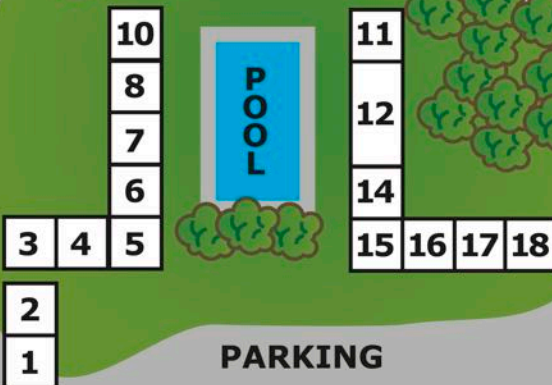

HIGHWAY 25

← 2.3 Miles

RAINBOW ROAD

PARKING

OFFICE

POT O' GOLD RESTAURANT

PARKING

KIDS SWINGS

PARKING

RIVER RETREAT LODGE

44

43

45

31

32

33

29

34

26 27 28 RR 30

BATH HOUSE

19 20 21 22 23 24 25 9

TENT CAMP AREA

RV CAMPING AREA

42

DOCK

DOCK

MARINA

FISHING PIER

LITTLE RED RIVER